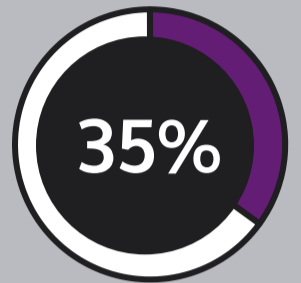

Youth Risk Behavior Survey Results on Alcohol & Other Drug Use

2019

Among Hillsborough
County Public High Schools:

have had their
first drink of
alcohol before
the age of 13

drank alcohol
at least 1 day in
the last 30 days

usually got the
alcohol they
drank by
someone giving
it to them

Have used the following drugs 1+ times:

tried marijuana for the first
time before the age of 13

used marijuana 1+ times
in the last 30 days