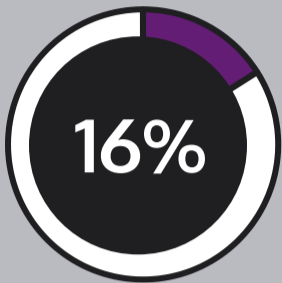

Youth Risk Behavior Survey Results on Alcohol & Other Drug Use

2019

Among Hillsborough
County Public High Schools:

have had their
first drink of
alcohol before
the age of 13

drank alcohol
at least 1 day in
the last 30 days

usually got the
alcohol they
drank by
someone giving
it to them

Have used the following drugs 1+ times:

tried marijuana for the first
time before the age of 13

used marijuana 1+ times
in the last 30 days