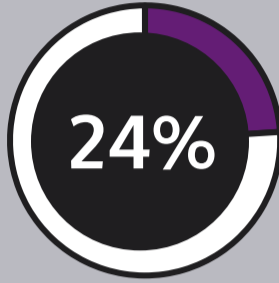

Youth Risk Behavior Survey Results on Alcohol & Other Drug Use

2019

Among Hillsborough
County Public High Schools:

have had their
first drink of
alcohol before
the age of 13

drank alcohol
at least 1 day in
the last 30 days

usually got the
alcohol they
drank by
someone giving
it to them

Have used the following drugs 1+ times:

tried marijuana for the first
time before the age of 13

used marijuana 1+ times
in the last 30 days