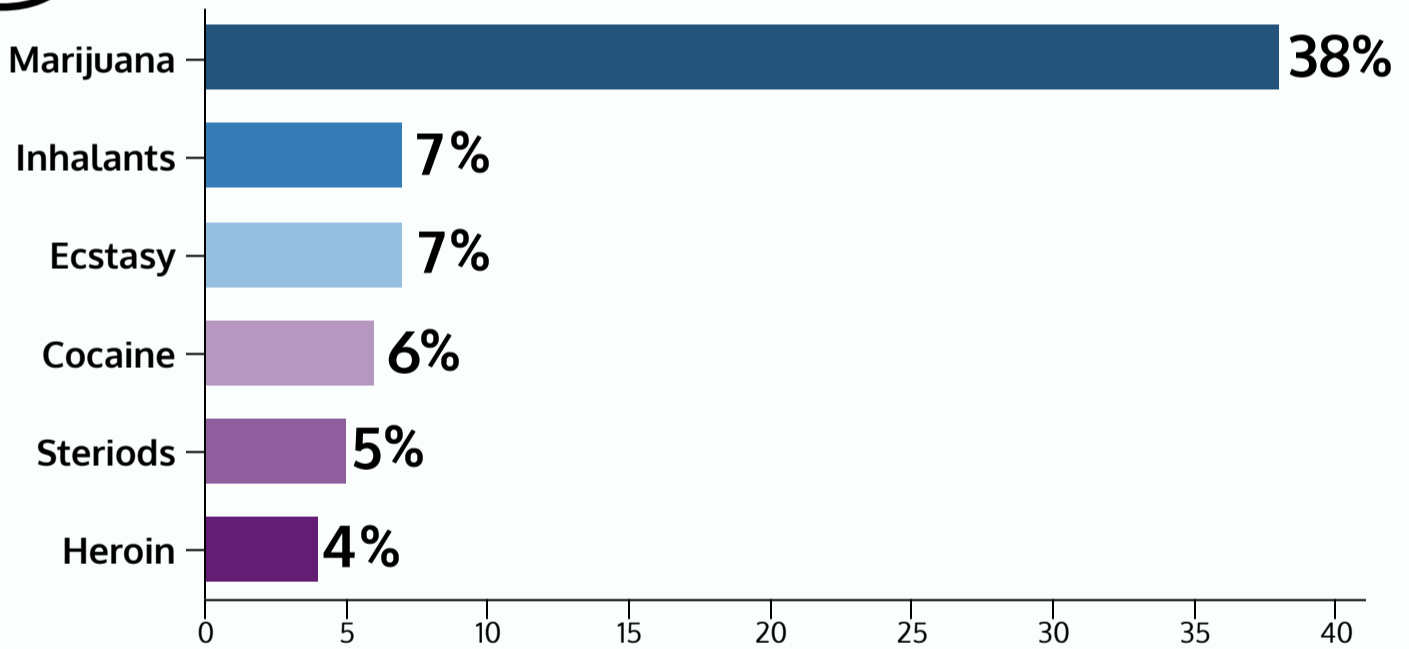

Youth Risk Behavior Survey Results on Alcohol & Other Drug Use

2019

Among Hillsborough
County Public High Schools:

have had their
first drink of
alcohol before
the age of 13

drank alcohol
at least 1 day in
the last 30 days

usually got the
alcohol they
drank by
someone giving
it to them

Have used the following drugs 1+ times:

tried marijuana for the first
time before the age of 13

used marijuana 1+ times
in the last 30 days