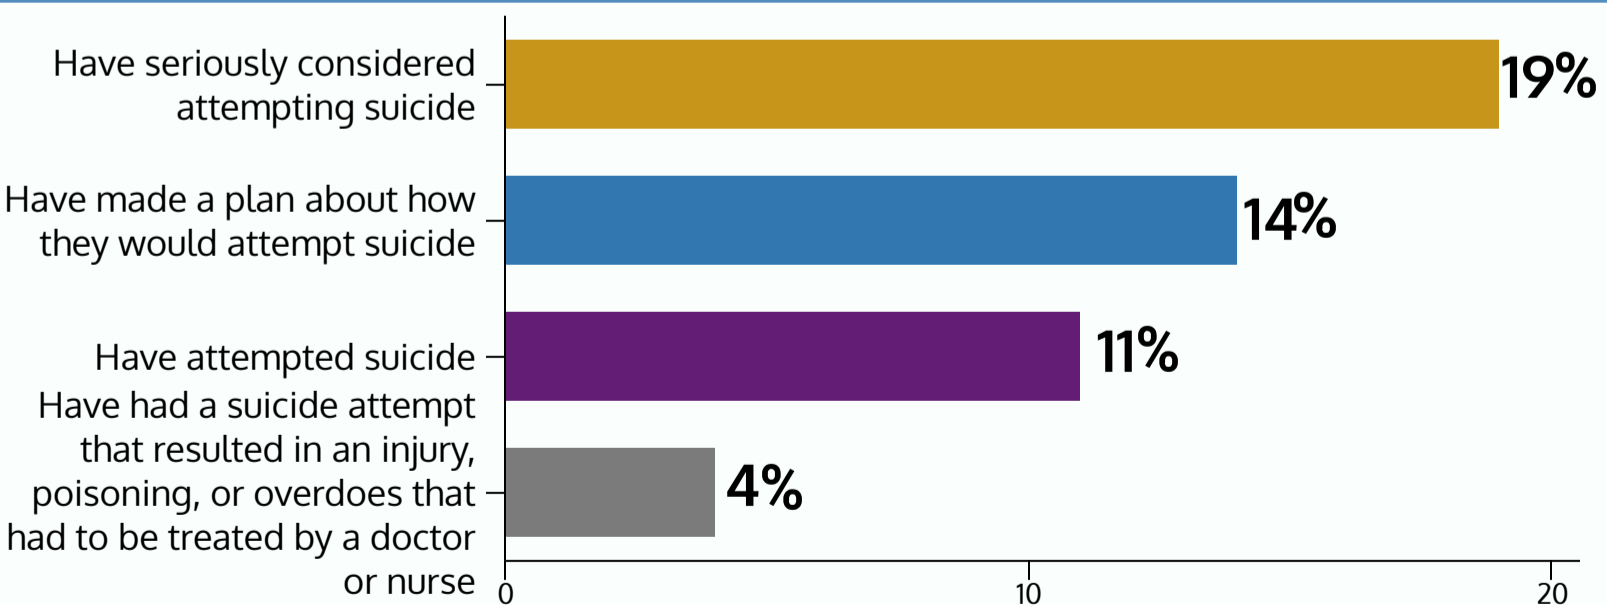

# Youth Risk Behavior Survey Results on Injury & Violence

2019

Among Hillsborough County  
Public High Schools:

have rarely or never wear a seat belt

have been physically forced to have sexual  
intercourse when they did not want to

At least 1 day in the last 30 days:

In the last 12 months:

7% have been threaten or injured with a weapon on school property

9% have been in a physical fight on school property

38% have felt sad or hopeless almost every day for  $\geq$  2 weeks in a row