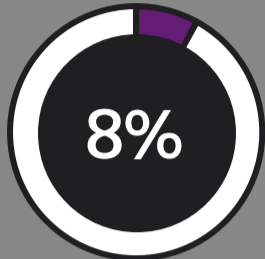

# Youth Risk Behavior Survey Results on Injury & Violence

2019

Among Hillsborough County  
Public High Schools:

have rarely or never wear a seat belt

have been physically forced to have sexual  
intercourse when they did not want to

At least 1 day in the last 30 days:

In the last 12 months:

7% have been threaten or injured with a weapon on school property

9% have been in a physical fight on school property

38% have felt sad or hopeless almost every day for  $\geq$  2 weeks in a row