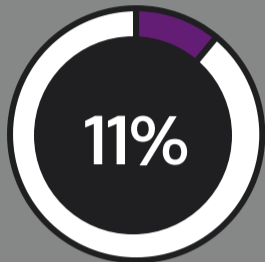

# Youth Risk Behavior Survey Results on Injury & Violence

2019

Among Hillsborough County  
Public High Schools:

have rarely or never wear a seat belt

have been physically forced to have sexual  
intercourse when they did not want to

At least 1 day in the last 30 days:

In the last 12 months:

7% have been threaten or injured with a weapon on school property

9% have been in a physical fight on school property

38% have felt sad or hopeless almost every day for  $\geq$  2 weeks in a row