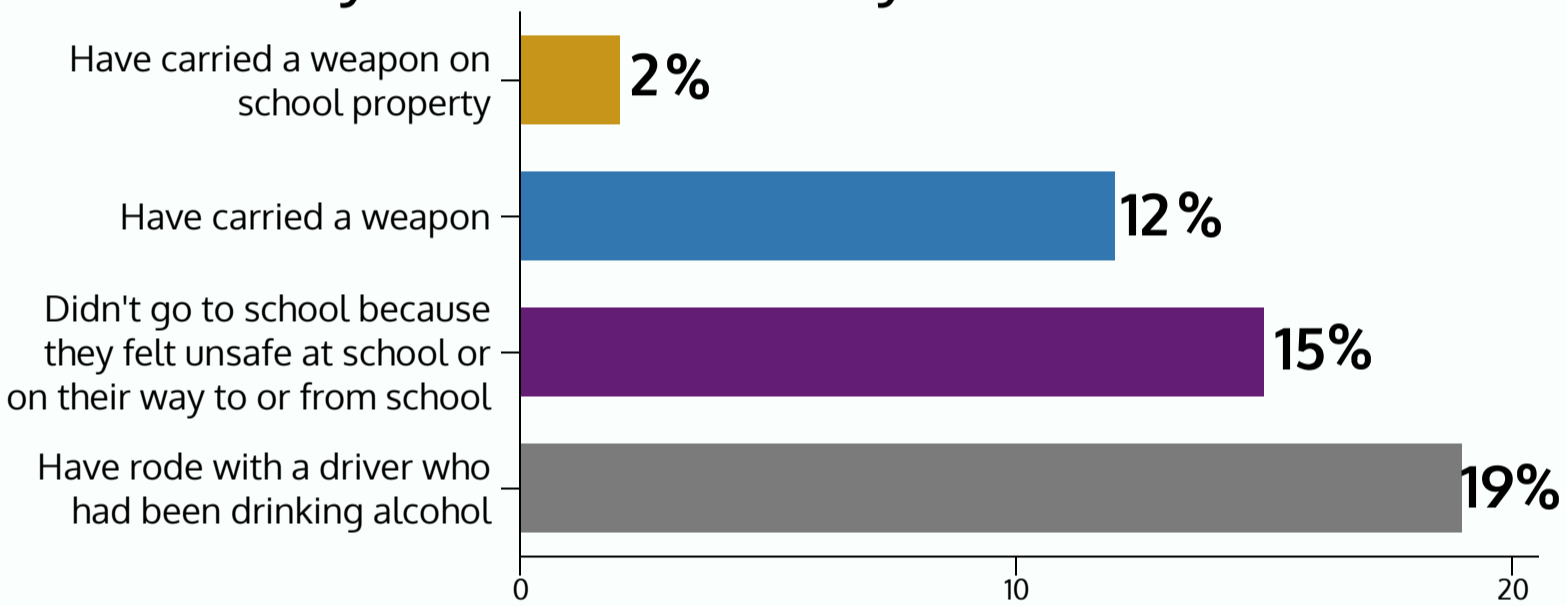

# Youth Risk Behavior Survey Results on Injury & Violence

2019

Among Hillsborough County  
Public High Schools:

have rarely or never wear a seat belt

have been physically forced to have sexual  
intercourse when they did not want to

At least 1 day in the last 30 days:

In the last 12 months:

7% have been threaten or injured with a weapon on school property

9% have been in a physical fight on school property

38% have felt sad or hopeless almost every day for  $\geq$  2 weeks in a row